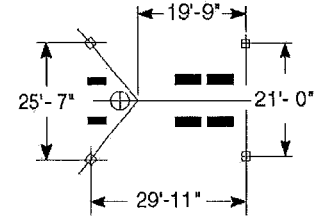

KVM 39 X

OUTRIGGER SPREAD

WORKING RANGE
TRUCK MOUNTED
CONCRETE PUMPS

SCHWING
AMERICA INC.
 5900 CENTERVILLE ROAD
 WHITE BEAR, MINNESOTA 55127